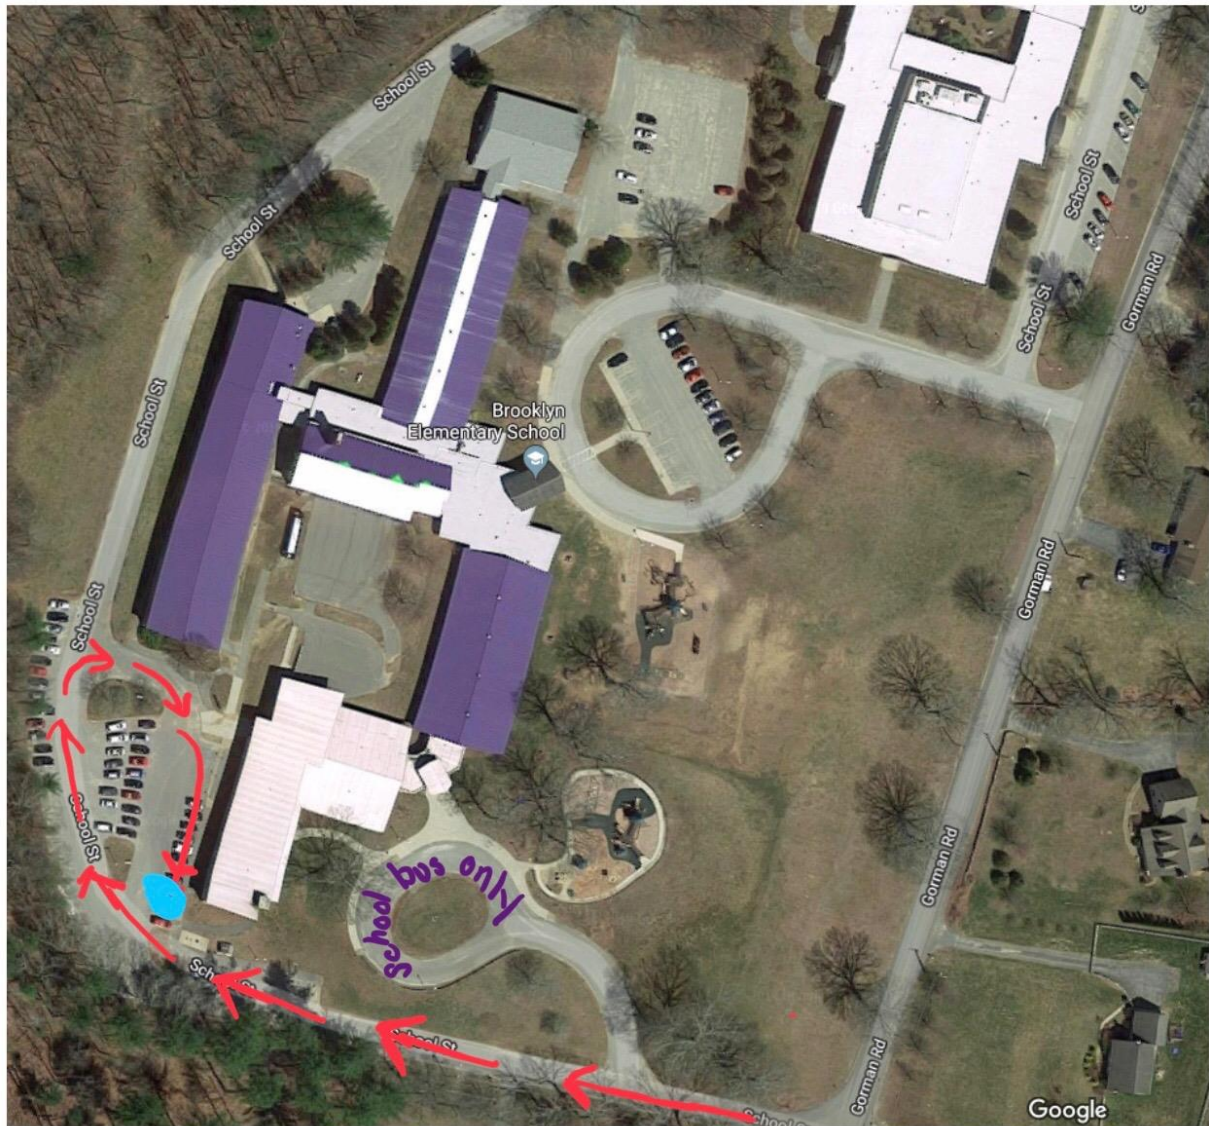

## Mid Day Preschool Drop Off and Pick Up Only

Parents will enter the drop off area by traveling west on Louise Berry Drive. Follow the **Red arrows for drop off.**

**Morning PK pick up time: 11:40-11:50. \*\*Please do not line up before 11:25 AM**

**Drop off time: 12:15-12:25 \*\*Please do not line up before 12:00 PM**